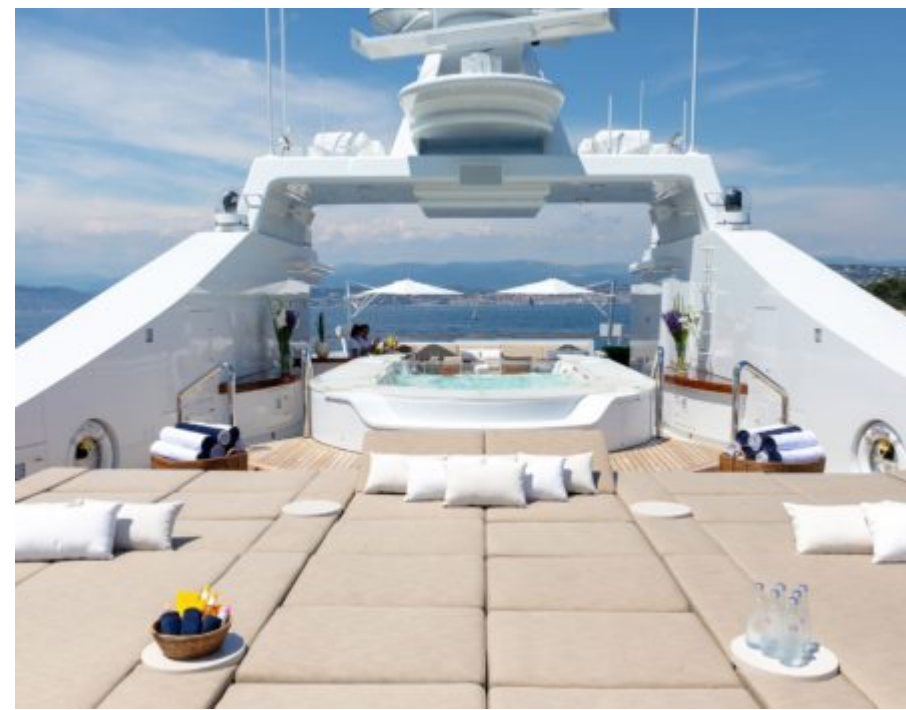

# M/Y TREEHOUSE ( EX HELIOS )

-  Air Conditioning
-  Fishing Gear
-  Flyboard
-  Gym Equipment
-  Jacuzzi
-  Jetski x 3
-  Paddle Boards x 4
-  Seabob x 3
-  Stabilisers at anchor
-  Stabilisers underway
-  Tender
-  Wakeboard
-  Waterskis
-  Wifi
-  Scuba diving
-  Water slide

# GALLERY LIFESTYLE