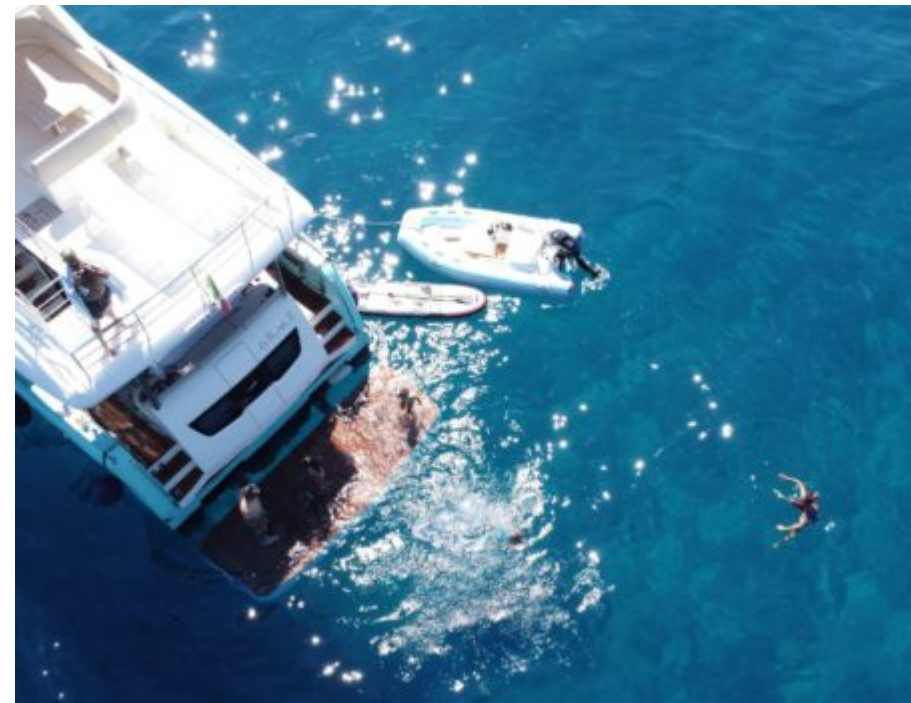

M/Y NAVETTA 58

Fridge

Hydraulic platform

Kitchen

Microwave

Shower

Snorkeling gears

Sunbeds

Toilet

Air Conditioning

Snorkeling Gear

Sound System

Tender