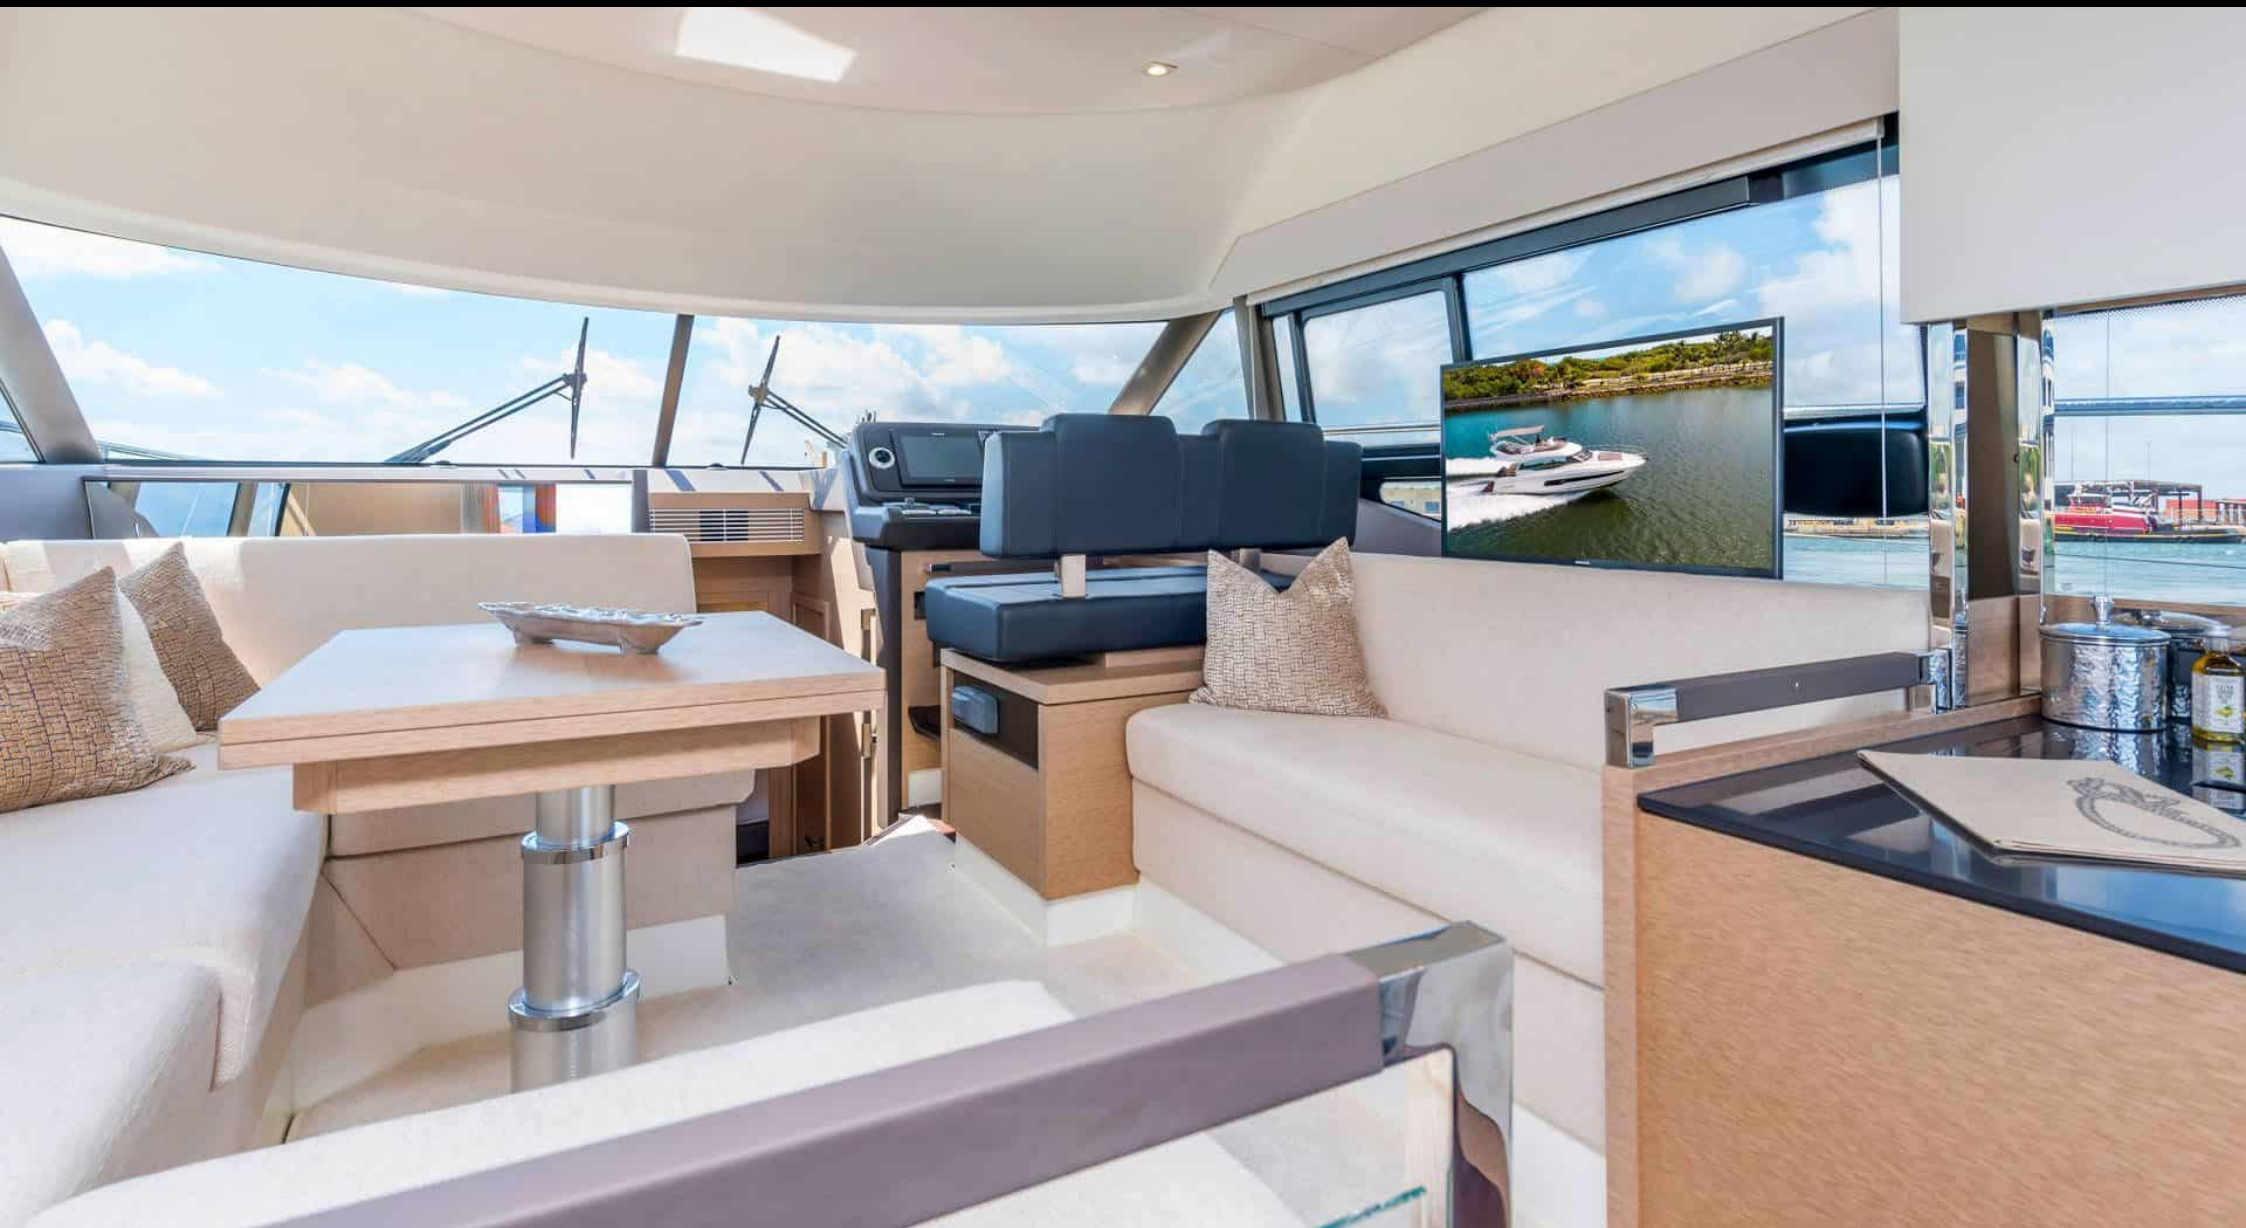

EXTERIOR DESIGN

INTERIOR DESIGN

GALLERY LIFESTYLE

Specifications

Low rate per day

3 500 €

High rate per day

3 500 €