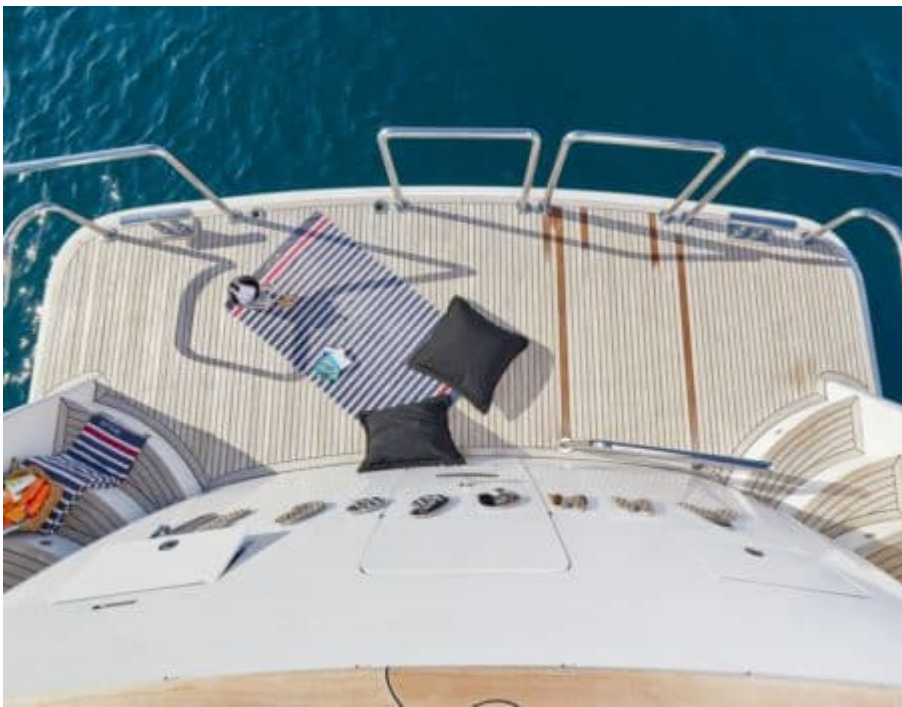

# M/Y ANNABEL II

-  Air Conditioning
-  Fridge
-  Kitchen
-  Shower
-  Sound System
-  Sunbeds
-  TV
-  Donuts
-  Jacuzzi
-  Kayaks x 2
-  Paddle Boards x 2
-  Stabilisers at anchor
-  Tender
-  Towable water toys
-  Wakeboard
-  Waterskis
-  Wifi

# EXTERIOR DESIGN

# GALLERY LIFESTYLE