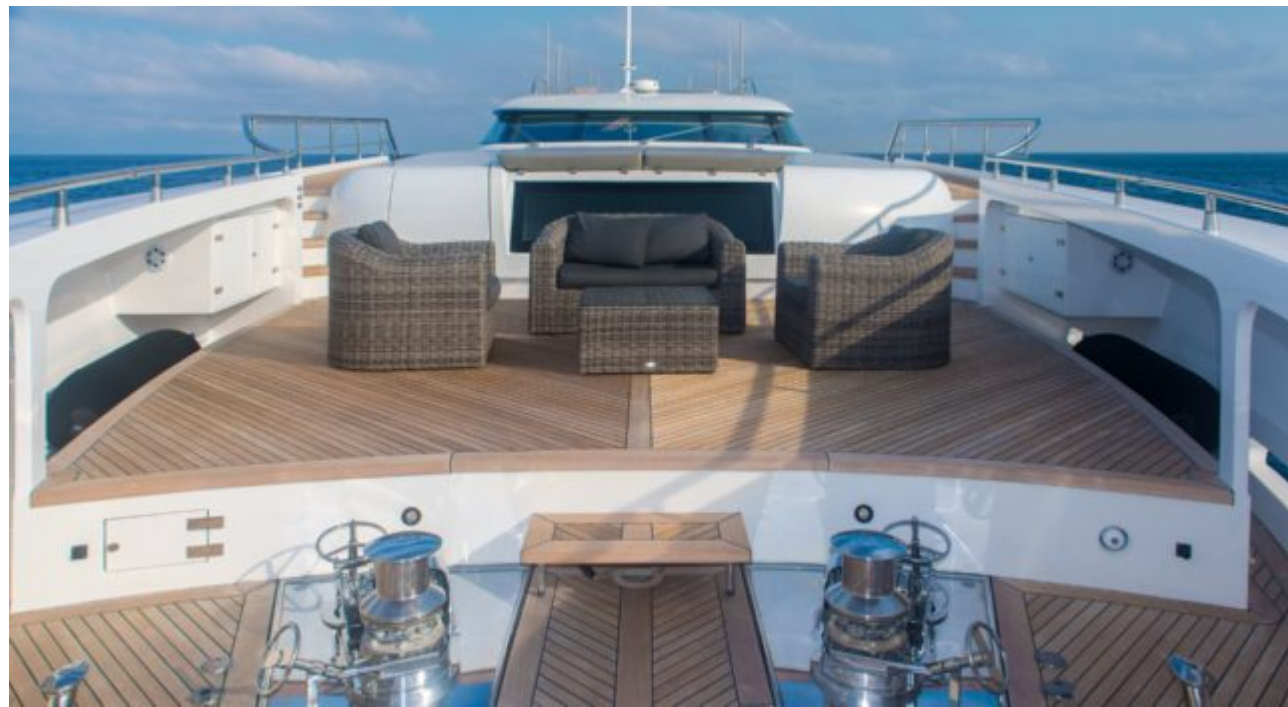

M/Y FAST & FURIOUS

Length
44.60m 146.33 ft.

Guests
12

Cabins
5

Crew
7

M/Y FAST & FURIOUS

-  Barbecue
-  Sunbeds
-  8m+ tender boat
-  Air Conditioning
-  Apple TV
-  Donuts
-  Gym Equipment
-  Jetski
-  Paddle Boards x 2
-  Seabob x 4
-  Snorkeling Gear
-  Stabilisers at anchor
-  Stabilisers underway
-  Television
-  Tender
-  Towable water toys
-  Wakeboard
-  Wifi

EXTERIOR DESIGN

INTERIOR DESIGN

GALLERY LIFESTYLE

Specifications

Summer low rate per week

175 000 €

Summer high rate per week

195 000 €

Length

44.60 m

Guests Cruising

12

Cabins

5

Winter Cruising Area(s)

Summer Cruising Area(s)