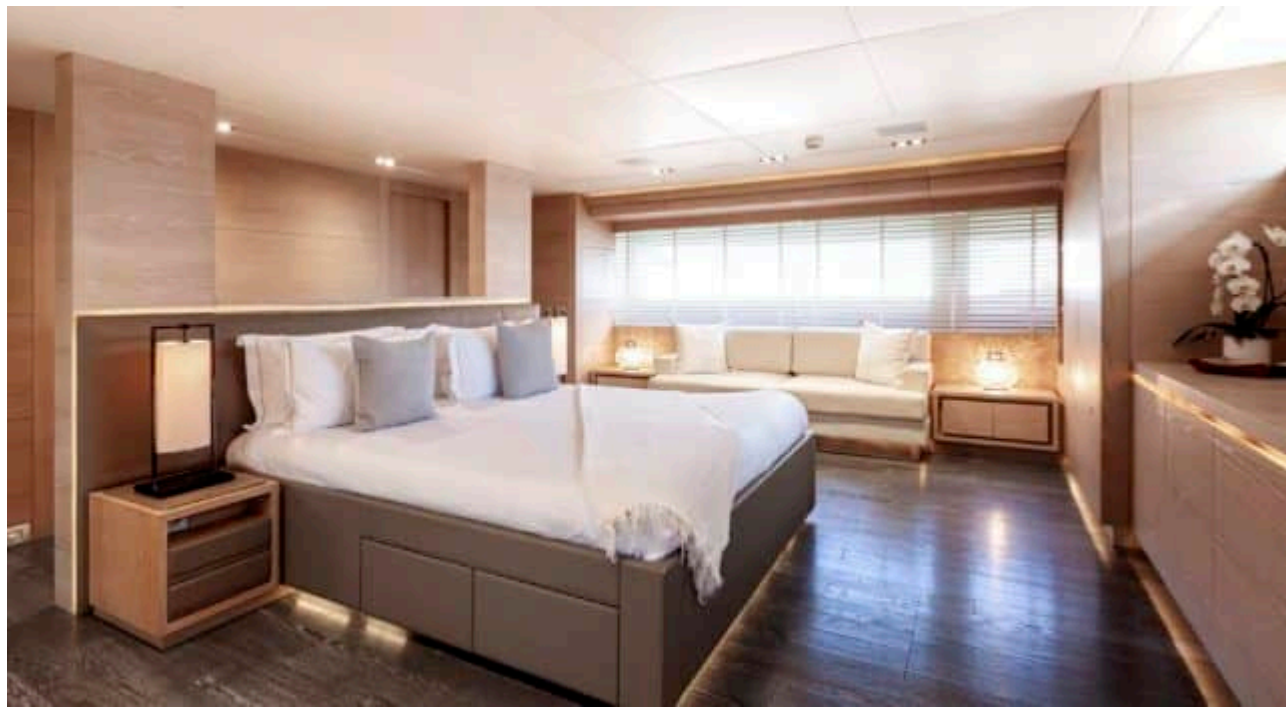

EXTERIOR DESIGN

INTERIOR DESIGN

GALLERY LIFESTYLE

Specifications

Summer low rate per week

175 000 €

Summer high rate per week

195 000 €

Length

44.60 m

Guests Cruising

12

Cabins

5

Winter Cruising Area(s)

Summer Cruising Area(s)