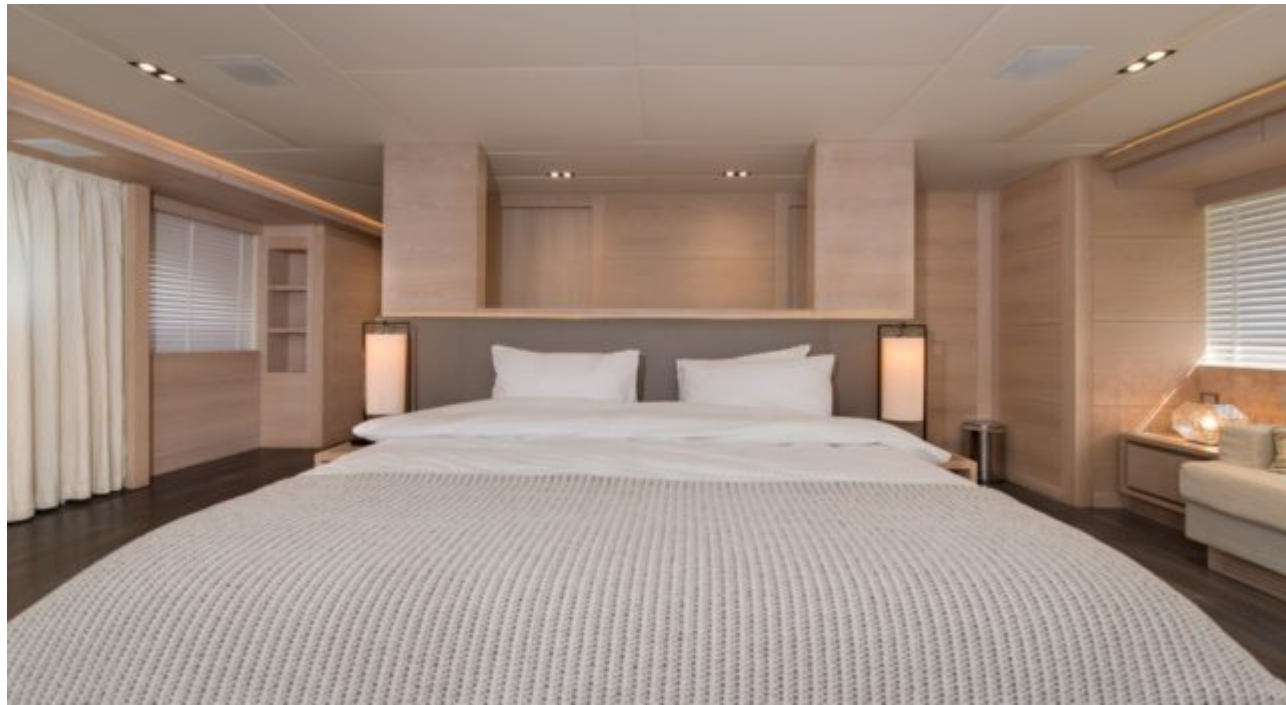

M/Y FAST & FURIOUS

Length
44.60m 146.33 ft.

Guests
12

Cabins
5

Crew
7

M/Y FAST & FURIOUS

-  Barbecue
-  Sunbeds
-  8m+ tender boat
-  Air Conditioning
-  Apple TV
-  Donuts
-  Gym Equipment
-  Jetski
-  Paddle Boards x 2
-  Seabob x 4
-  Snorkeling Gear
-  Stabilisers at anchor
-  Stabilisers underway
-  Television
-  Tender
-  Towable water toys
-  Wakeboard
-  Wifi

EXTERIOR DESIGN

INTERIOR DESIGN

GALLERY LIFESTYLE

Specifications

Summer low rate per week

175 000 €

Summer high rate per week

195 000 €

Length

44.60 m

Guests Cruising

12

Cabins

5

Winter Cruising Area(s)

Summer Cruising Area(s)