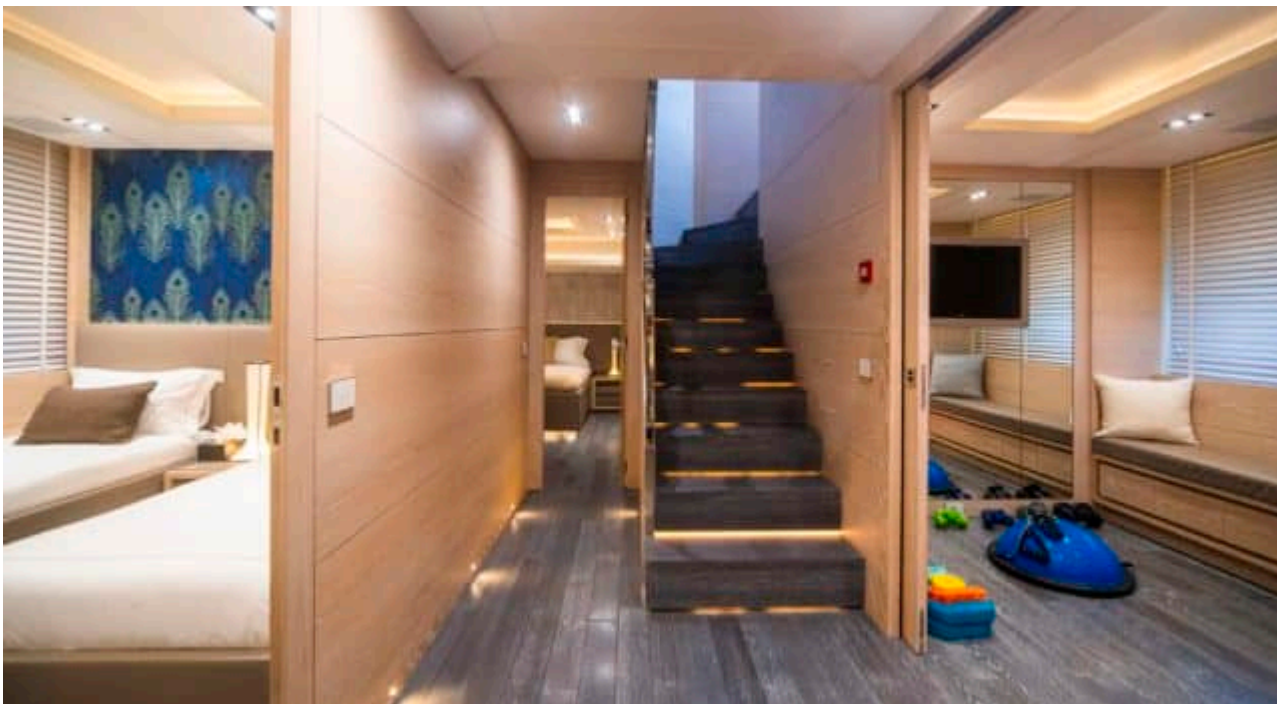

M/Y FAST & FURIOUS

Length
44.60m 146.33 ft.

Guests
12

Cabins
5

Crew
7

M/Y FAST & FURIOUS

-  Barbecue
-  Sunbeds
-  8m+ tender boat
-  Air Conditioning
-  Apple TV
-  Donuts
-  Gym Equipment
-  Jetski
-  Paddle Boards x 2
-  Seabob x 4
-  Snorkeling Gear
-  Stabilisers at anchor
-  Stabilisers underway
-  Television
-  Tender
-  Towable water toys
-  Wakeboard
-  Wifi

EXTERIOR DESIGN

INTERIOR DESIGN

GALLERY LIFESTYLE

Specifications

Summer low rate per week

175 000 €

Summer high rate per week

195 000 €

Length

44.60 m

Guests Cruising

12

Cabins

5

Winter Cruising Area(s)

Summer Cruising Area(s)