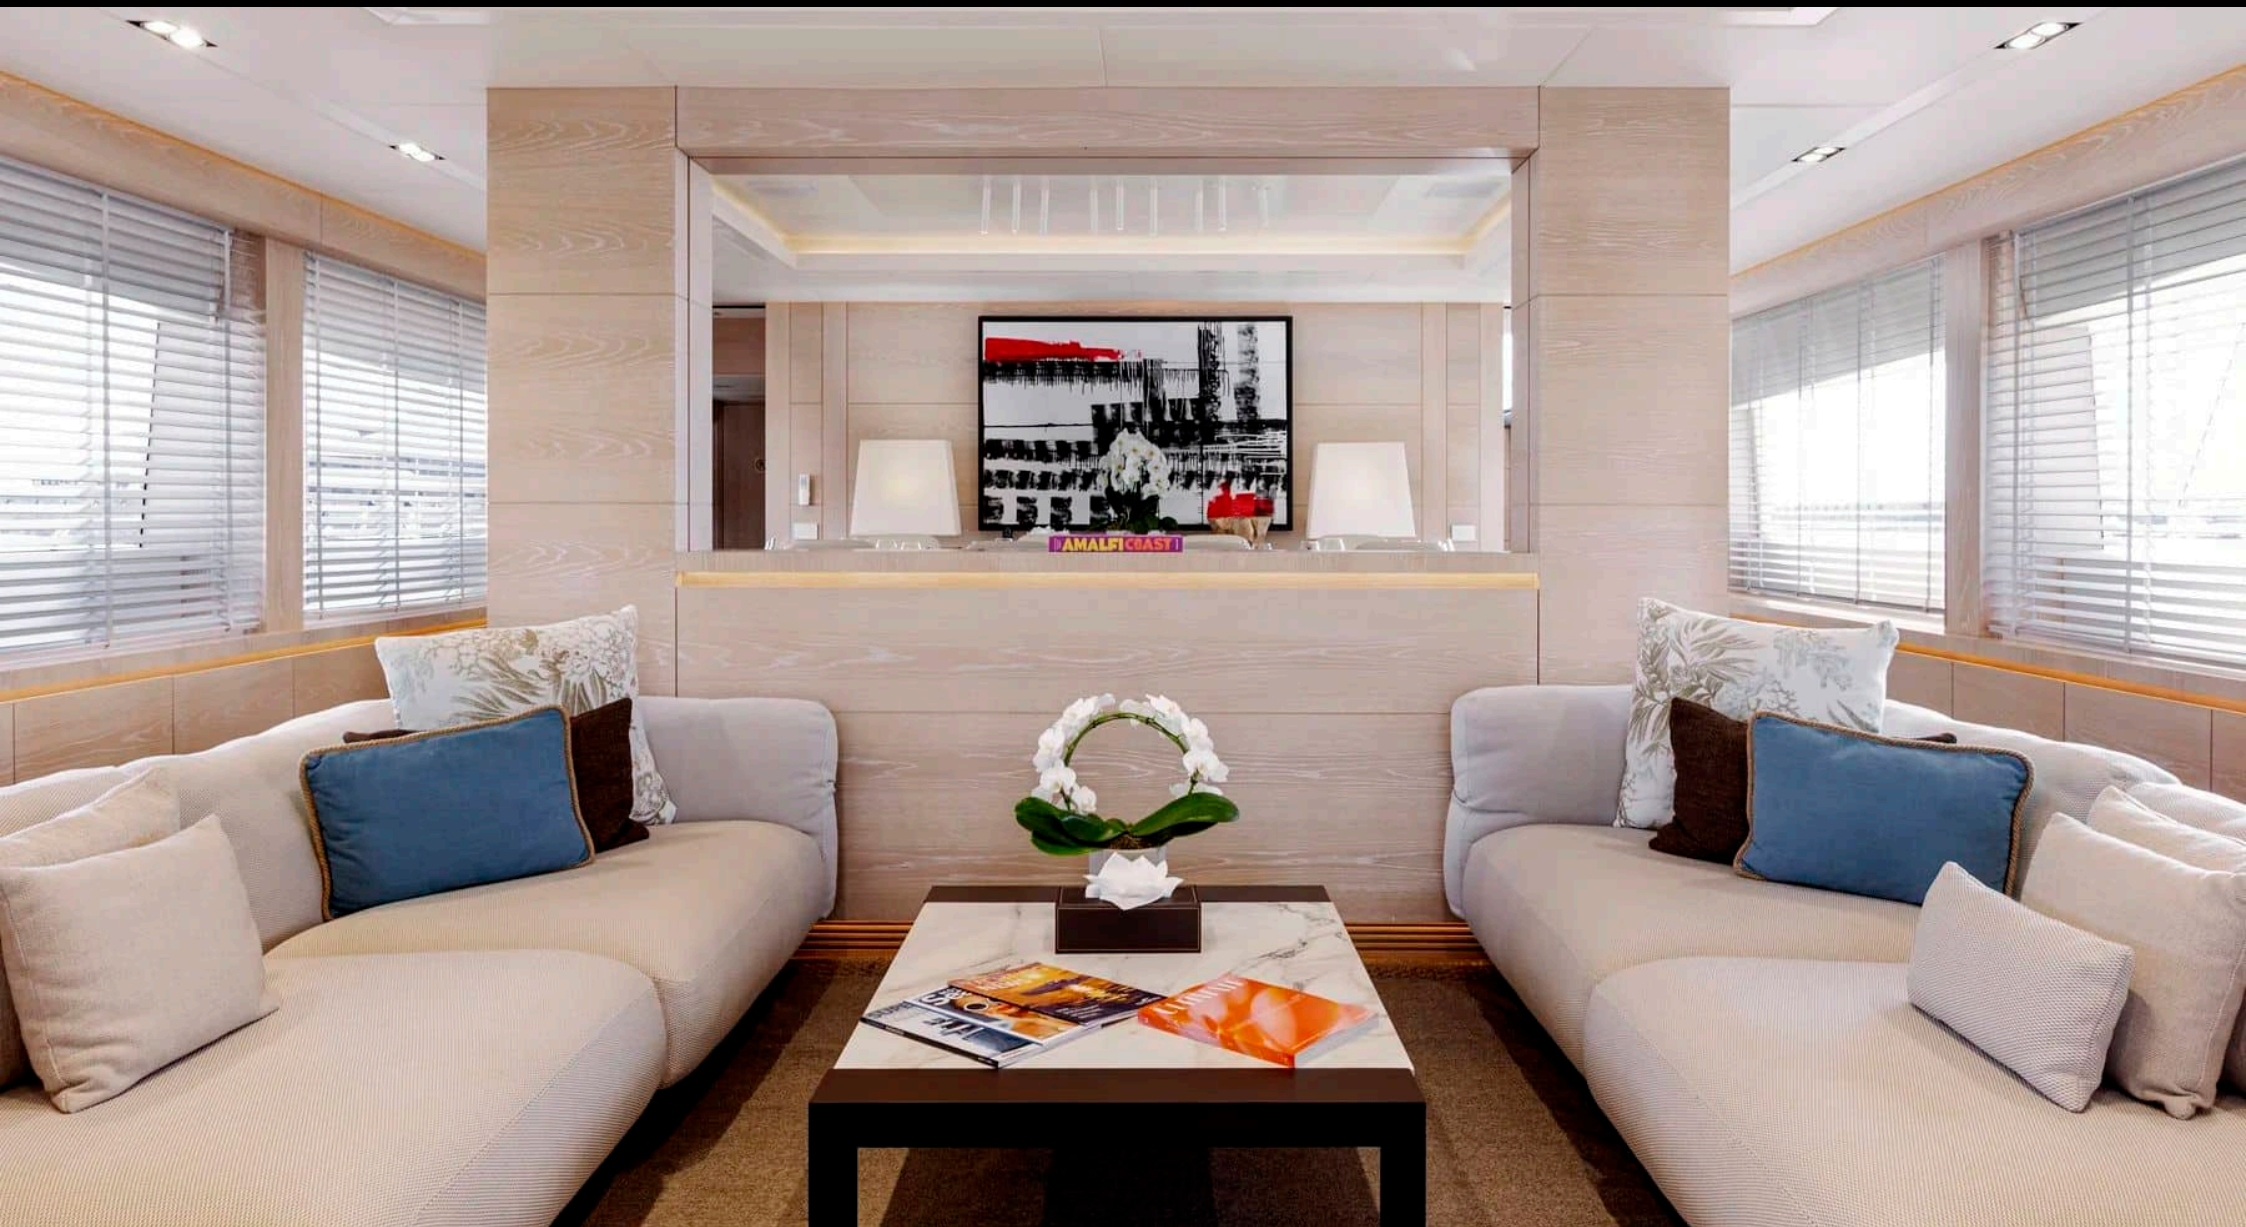

M/Y FAST & FURIOUS

Length
44.60m 146.33 ft.

Guests
12

Cabins
5

Crew
7

M/Y FAST & FURIOUS

-  Barbecue
-  Sunbeds
-  8m+ tender boat
-  Air Conditioning
-  Apple TV
-  Donuts
-  Gym Equipment
-  Jetski
-  Paddle Boards x 2
-  Seabob x 4
-  Snorkeling Gear
-  Stabilisers at anchor
-  Stabilisers underway
-  Television
-  Tender
-  Towable water toys
-  Wakeboard
-  Wifi

EXTERIOR DESIGN

INTERIOR DESIGN

GALLERY LIFESTYLE

Specifications

Summer low rate per week

175 000 €

Summer high rate per week

195 000 €