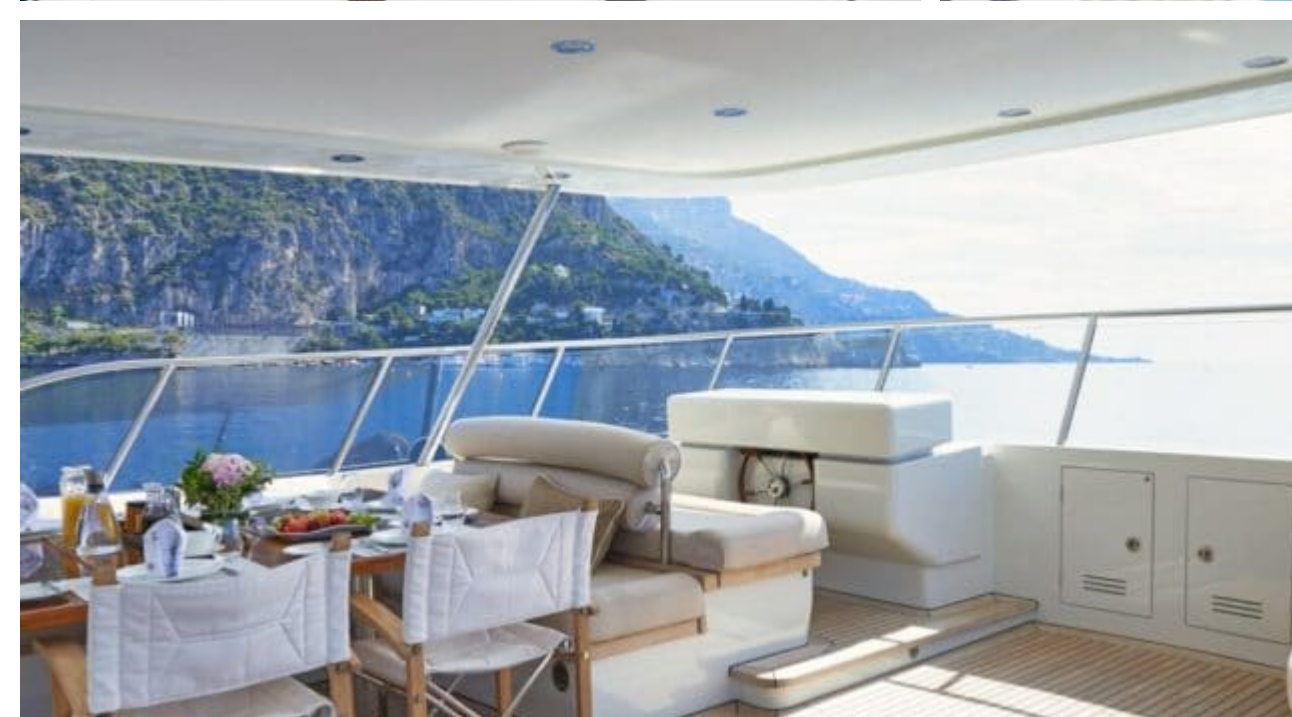

M/Y GALENA

Length
30.75m
100.89 ft.

Guests
12

Cabins
3

Crew
5

M/Y GALENA

-  Snorkeling gears
-  Sunbeds
-  Air Conditioning
-  Apple TV
-  Donuts
-  Fishing Gear
-  Gym Equipment
-  Jacuzzi
-  Jetski
-  Paddle Boards x 2
-  Seabob
-  Snorkeling Gear
-  Sound System
-  Stabilisers at anchor
-  Stabilisers underway
-  Television
-  Tender
-  Towable water toys
-  Wakeboard
-  Wetsuits
-  Wifi

EXTERIOR DESIGN

INTERIOR DESIGN

GALLERY LIFESTYLE

Specifications

Summer low rate per week

60 000 €

Summer high rate per week

70 000 €