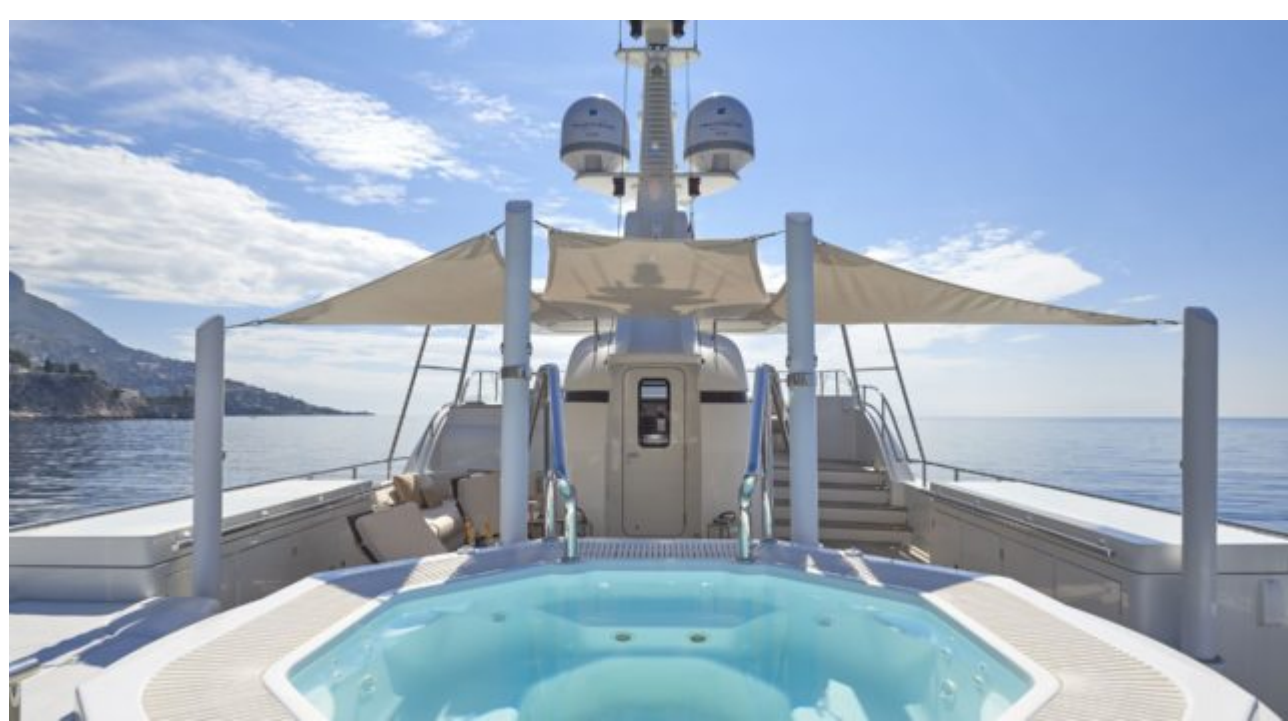

M/Y GALENA

Length
30.75m
100.89 ft.

Guests
12

Cabins
3

Crew
5

M/Y GALENA

-  Snorkeling gears
-  Sunbeds
-  Air Conditioning
-  Apple TV
-  Donuts
-  Fishing Gear
-  Gym Equipment
-  Jacuzzi
-  Jetski
-  Paddle Boards x 2
-  Seabob
-  Snorkeling Gear
-  Sound System
-  Stabilisers at anchor
-  Stabilisers underway
-  Television
-  Tender
-  Towable water toys
-  Wakeboard
-  Wetsuits
-  Wifi

EXTERIOR DESIGN

INTERIOR DESIGN

GALLERY LIFESTYLE

Specifications

Summer low rate per week

60 000 €

Summer high rate per week

70 000 €

Year refit

2024

Length

30.75 m

Guests Cruising

12

Cabins

3