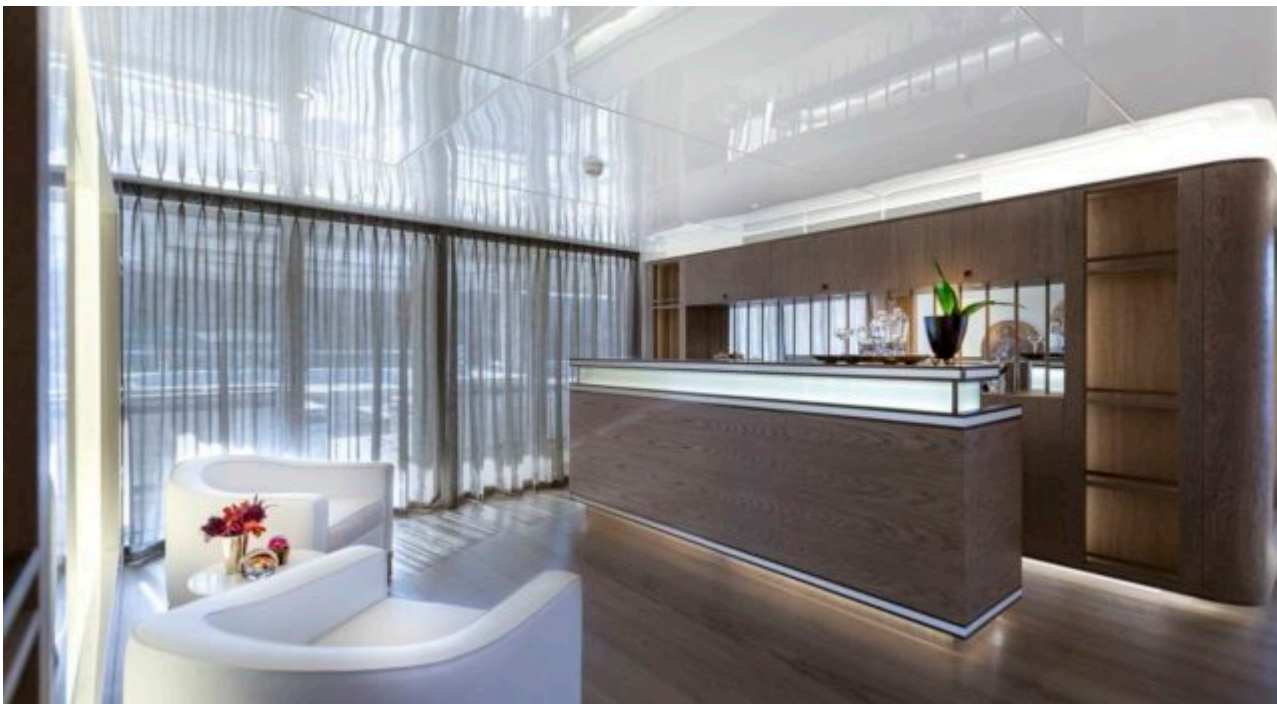

EXTERIOR DESIGN

INTERIOR DESIGN

GALLERY LIFESTYLE

Specifications

Summer low rate per week

225 000 €

Summer high rate per week

250 000 €