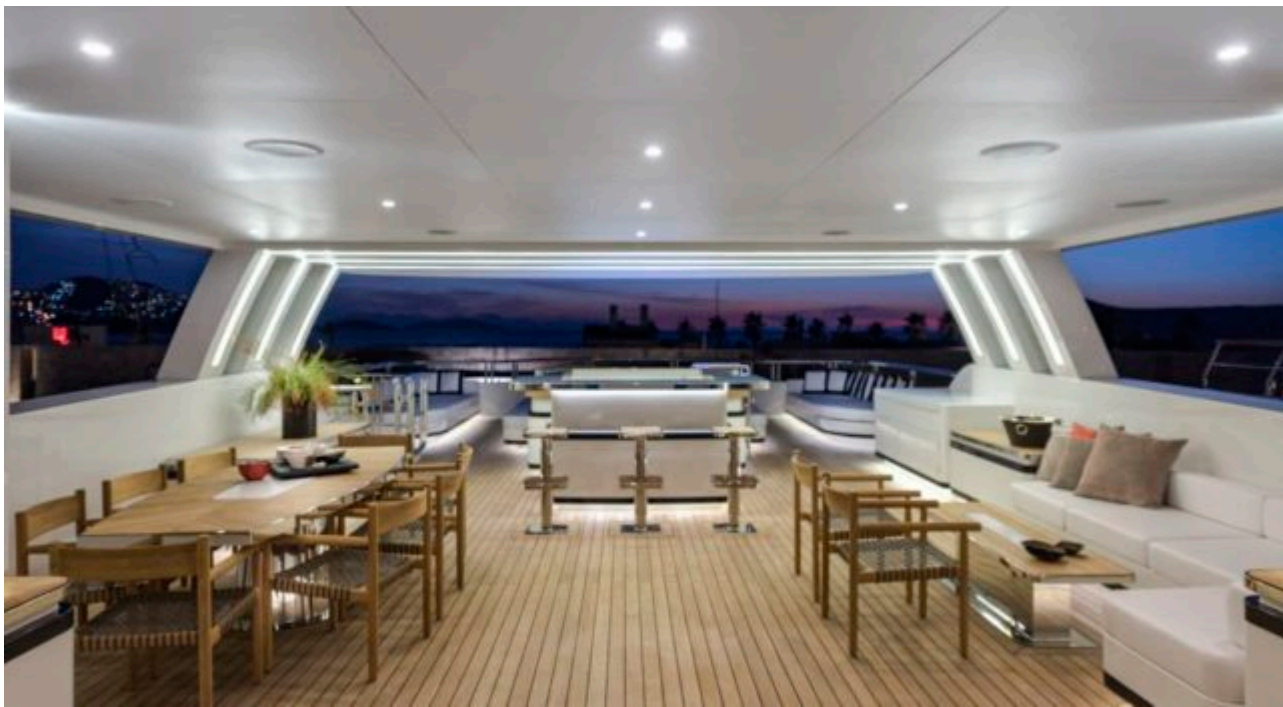

M/Y LIQUID SKY

Length
47m 154.2 ft.

Guests
12

Cabins
5

Crew
10

M/Y LIQUID SKY

- | | | | | |
|---|--|---|--|---|
| 
Air Conditioning | 
Banana | 
Donuts | 
Fishing Gear | 
Gym Equipment |
| 
Jacuzzi | 
Jetski | 
Jetski stand-up | 
Kayaking | 
Paddle Boards x
2 |
| 
Seabob x 2 | 
Snorkeling Gear | 
Stabilisers at
anchor | 
Stabilisers
underway | 
Tender |
| 
Wakeboard | 
Waterskis | 
Wifi | 
Scuba diving | |

EXTERIOR DESIGN

INTERIOR DESIGN

GALLERY LIFESTYLE

Specifications

Summer low rate per week

225 000 €

Summer high rate per week

250 000 €