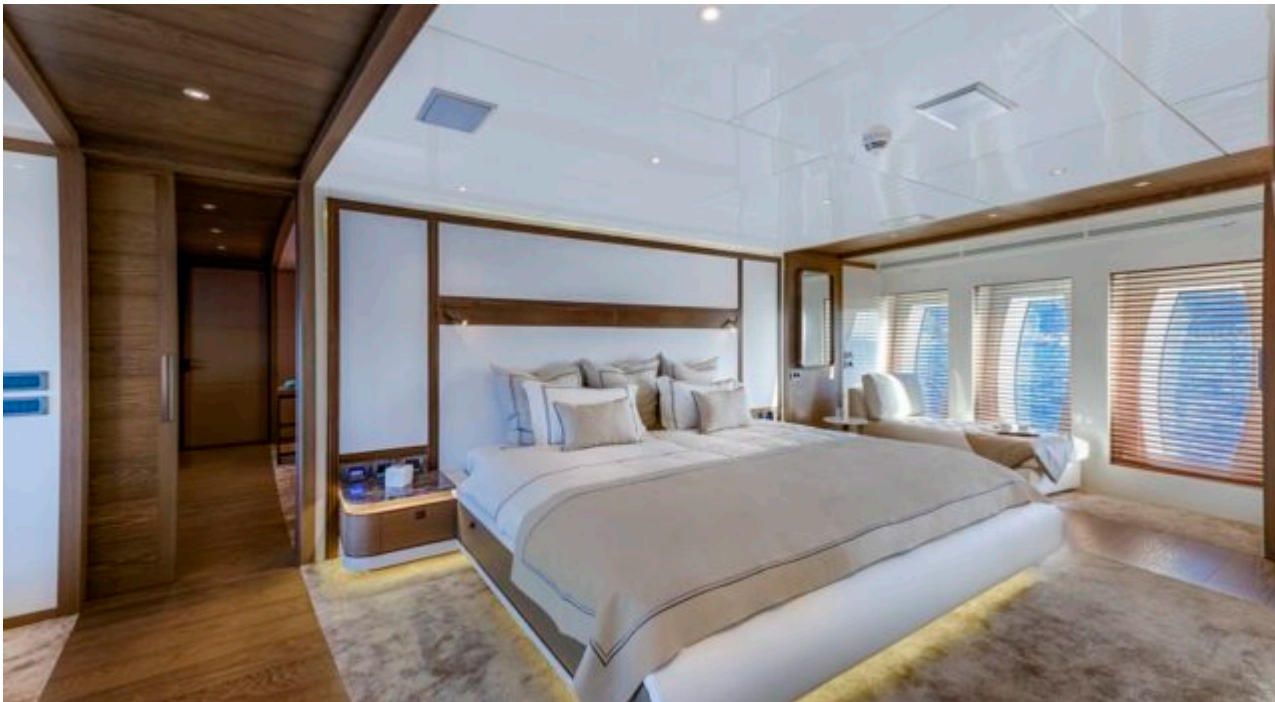

M/Y LIQUID SKY

Length
47m 154.2 ft.

Guests
12

Cabins
5

Crew
10

M/Y LIQUID SKY

- | | | | | |
|---|--|---|--|---|
| 
Air Conditioning | 
Banana | 
Donuts | 
Fishing Gear | 
Gym Equipment |
| 
Jacuzzi | 
Jetski | 
Jetski stand-up | 
Kayaking | 
Paddle Boards x
2 |
| 
Seabob x 2 | 
Snorkeling Gear | 
Stabilisers at
anchor | 
Stabilisers
underway | 
Tender |
| 
Wakeboard | 
Waterskis | 
Wifi | 
Scuba diving | |

EXTERIOR DESIGN

INTERIOR DESIGN

GALLERY LIFESTYLE

Specifications

Summer low rate per week

225 000 €

Summer high rate per week

250 000 €

Length

47 m

Guests Cruising

12

Cabins

5

Winter Cruising Area(s)

West Mediterranean