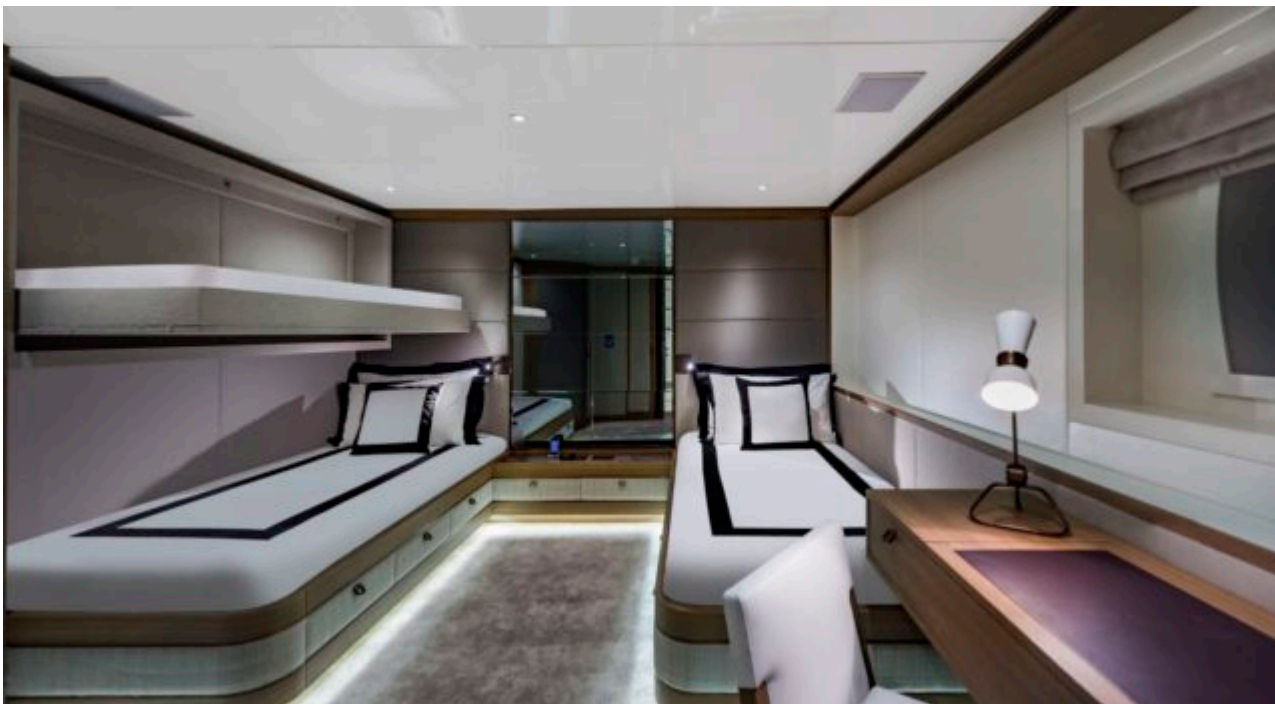

EXTERIOR DESIGN

INTERIOR DESIGN

GALLERY LIFESTYLE

Specifications

Summer low rate per week

225 000 €

Summer high rate per week

250 000 €

Length

47 m

Guests Cruising

12

Cabins

5

Winter Cruising Area(s)

West Mediterranean