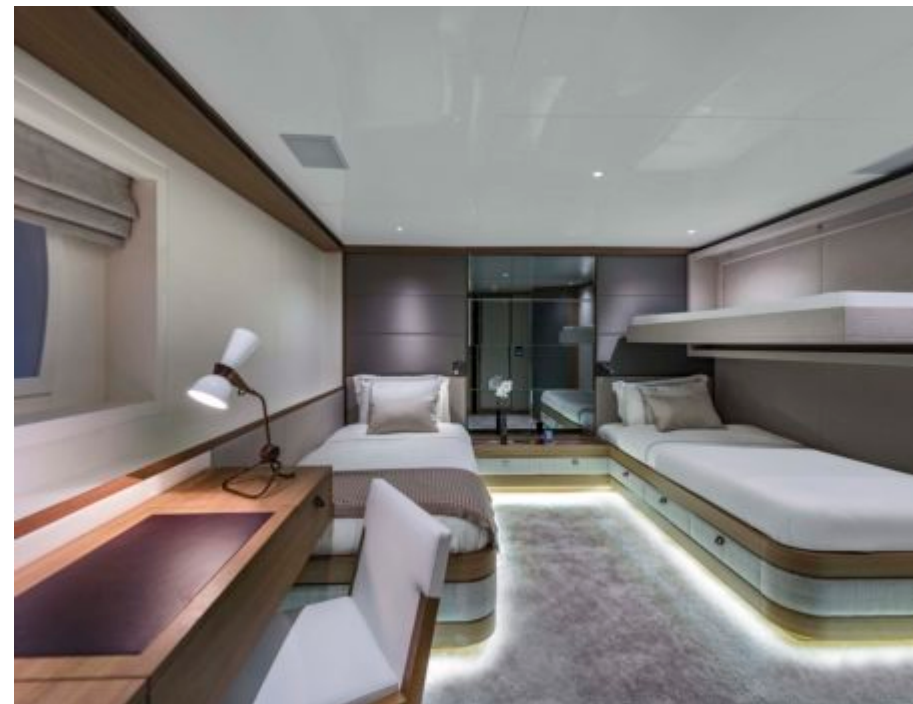

M/Y LIQUID SKY

Length
47m 154.2 ft.

Guests
12

Cabins
5

Crew
10

M/Y LIQUID SKY

- | | | | | |
|---|--|---|--|---|
| 
Air Conditioning | 
Banana | 
Donuts | 
Fishing Gear | 
Gym Equipment |
| 
Jacuzzi | 
Jetski | 
Jetski stand-up | 
Kayaking | 
Paddle Boards x
2 |
| 
Seabob x 2 | 
Snorkeling Gear | 
Stabilisers at
anchor | 
Stabilisers
underway | 
Tender |
| 
Wakeboard | 
Waterskis | 
Wifi | 
Scuba diving | |

EXTERIOR DESIGN

INTERIOR DESIGN

GALLERY LIFESTYLE

Specifications

Summer low rate per week

225 000 €

Summer high rate per week

250 000 €