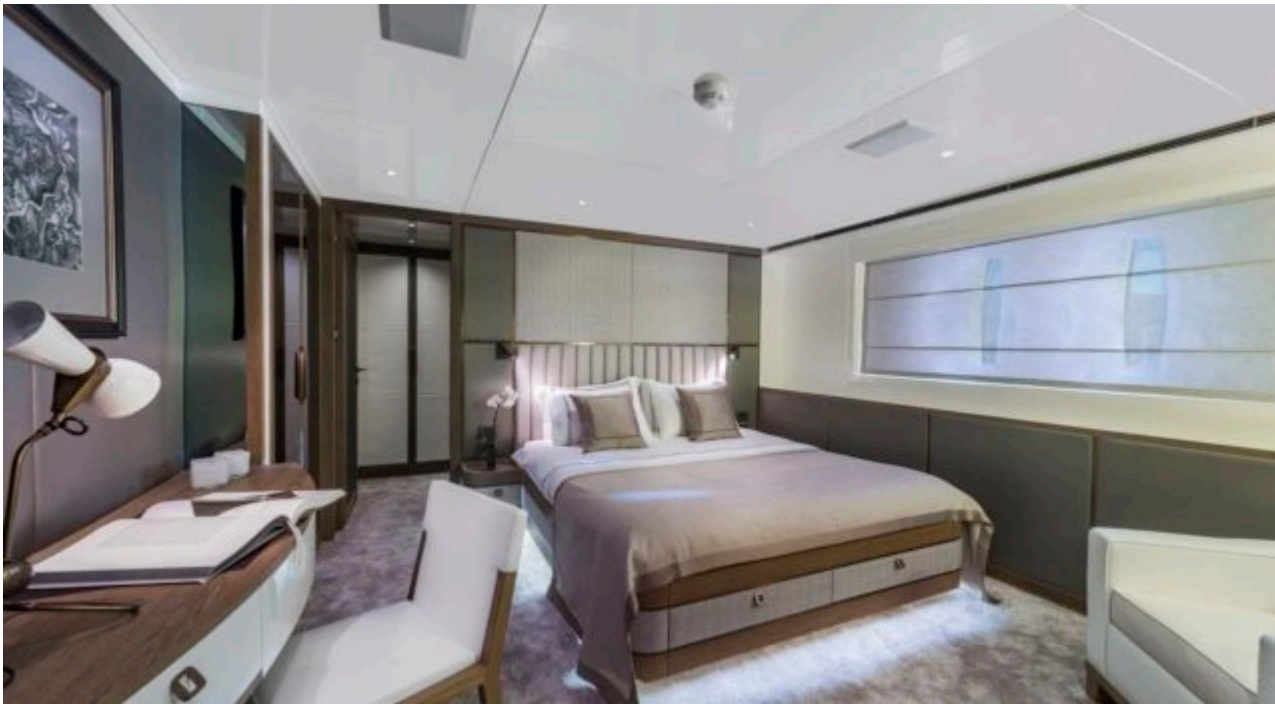

M/Y LIQUID SKY

Length
47m 154.2 ft.

Guests
12

Cabins
5

Crew
10

M/Y LIQUID SKY

- | | | | | |
|---|--|---|--|---|
| 
Air Conditioning | 
Banana | 
Donuts | 
Fishing Gear | 
Gym Equipment |
| 
Jacuzzi | 
Jetski | 
Jetski stand-up | 
Kayaking | 
Paddle Boards x
2 |
| 
Seabob x 2 | 
Snorkeling Gear | 
Stabilisers at
anchor | 
Stabilisers
underway | 
Tender |
| 
Wakeboard | 
Waterskis | 
Wifi | 
Scuba diving | |

EXTERIOR DESIGN

INTERIOR DESIGN

GALLERY LIFESTYLE

Specifications

Summer low rate per week

225 000 €

Summer high rate per week

250 000 €

Length

47 m

Guests Cruising

12

Cabins

5

Winter Cruising Area(s)

West Mediterranean