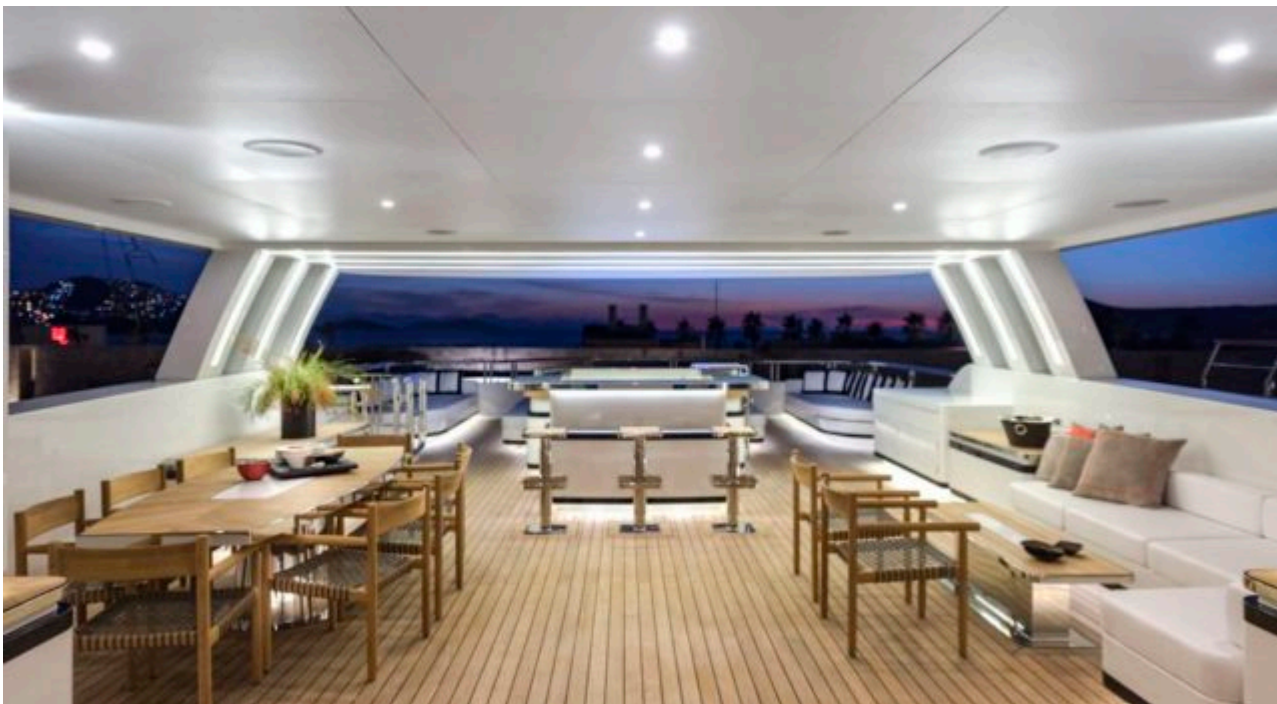

M/Y LIQUID SKY

Length
47m 154.2 ft.

Guests
12

Cabins
5

Crew
10

M/Y LIQUID SKY

- | | | | | |
|---|--|---|--|---|
| 
Air Conditioning | 
Banana | 
Donuts | 
Fishing Gear | 
Gym Equipment |
| 
Jacuzzi | 
Jetski | 
Jetski stand-up | 
Kayaking | 
Paddle Boards x
2 |
| 
Seabob x 2 | 
Snorkeling Gear | 
Stabilisers at
anchor | 
Stabilisers
underway | 
Tender |
| 
Wakeboard | 
Waterskis | 
Wifi | 
Scuba diving | |

EXTERIOR DESIGN

INTERIOR DESIGN

GALLERY LIFESTYLE

Specifications

Summer low rate per week

225 000 €

Summer high rate per week

250 000 €