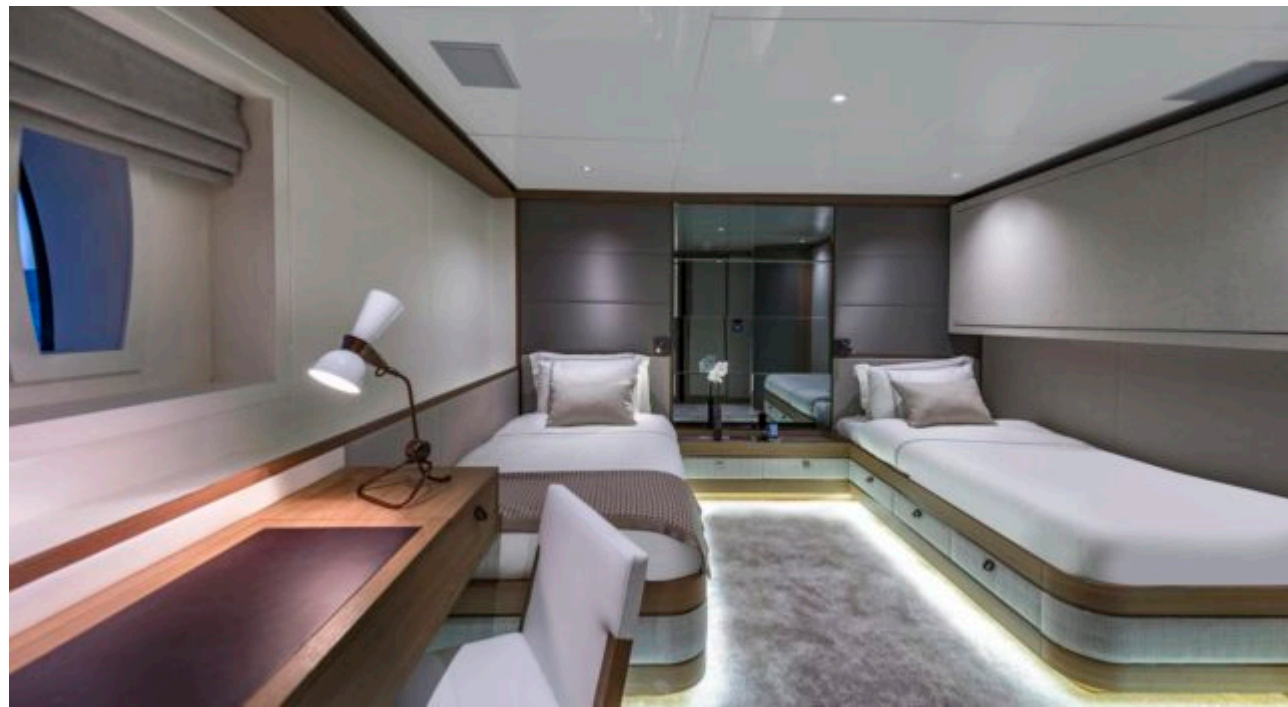

M/Y LIQUID SKY

Length
47m 154.2 ft.

Guests
12

Cabins
5

Crew
10

M/Y LIQUID SKY

- | | | | | |
|---|--|---|--|---|
| 
Air Conditioning | 
Banana | 
Donuts | 
Fishing Gear | 
Gym Equipment |
| 
Jacuzzi | 
Jetski | 
Jetski stand-up | 
Kayaking | 
Paddle Boards x
2 |
| 
Seabob x 2 | 
Snorkeling Gear | 
Stabilisers at
anchor | 
Stabilisers
underway | 
Tender |
| 
Wakeboard | 
Waterskis | 
Wifi | 
Scuba diving | |

EXTERIOR DESIGN

INTERIOR DESIGN

GALLERY LIFESTYLE

Specifications

Summer low rate per week

225 000 €

Summer high rate per week

250 000 €

Length

47 m

Guests Cruising

12

Cabins

5

Winter Cruising Area(s)

West Mediterranean