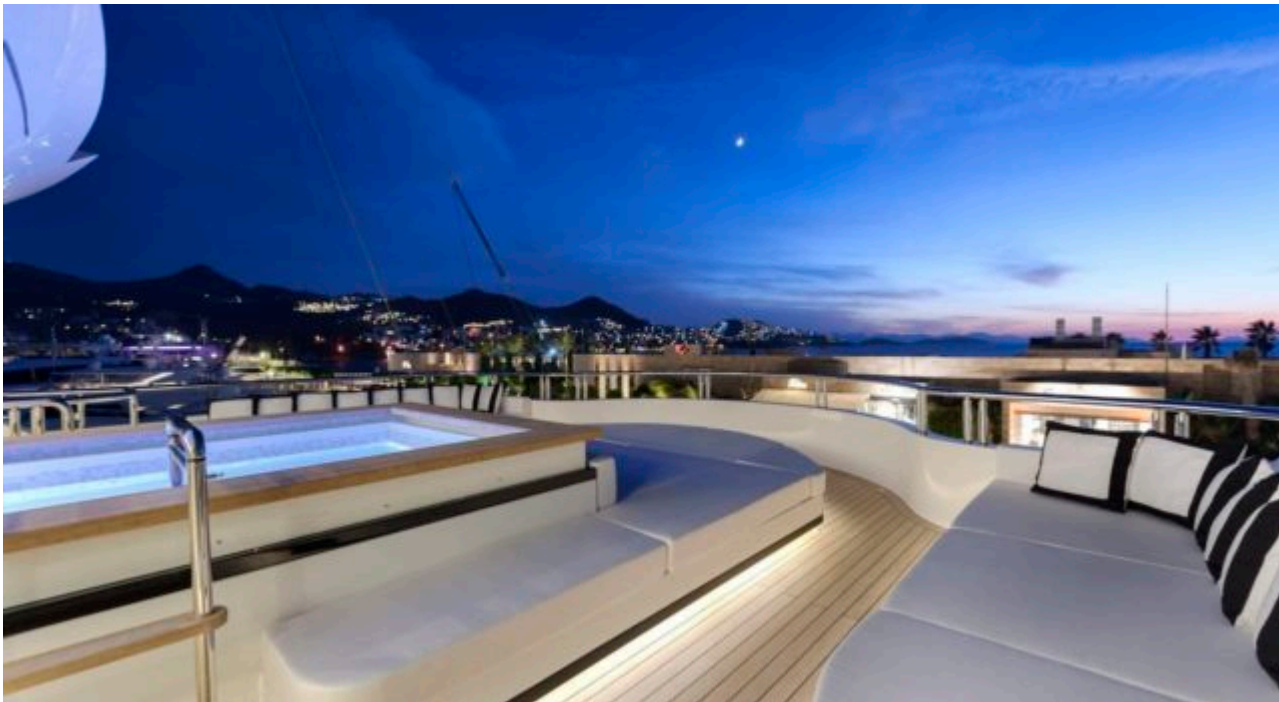

M/Y LIQUID SKY

Length
47m 154.2 ft.

Guests
12

Cabins
5

Crew
10

M/Y LIQUID SKY

- | | | | | |
|---|--|---|--|---|
| 
Air Conditioning | 
Banana | 
Donuts | 
Fishing Gear | 
Gym Equipment |
| 
Jacuzzi | 
Jetski | 
Jetski stand-up | 
Kayaking | 
Paddle Boards x
2 |
| 
Seabob x 2 | 
Snorkeling Gear | 
Stabilisers at
anchor | 
Stabilisers
underway | 
Tender |
| 
Wakeboard | 
Waterskis | 
Wifi | 
Scuba diving | |

EXTERIOR DESIGN

INTERIOR DESIGN

GALLERY LIFESTYLE

Specifications

Summer low rate per week

225 000 €

Summer high rate per week

250 000 €