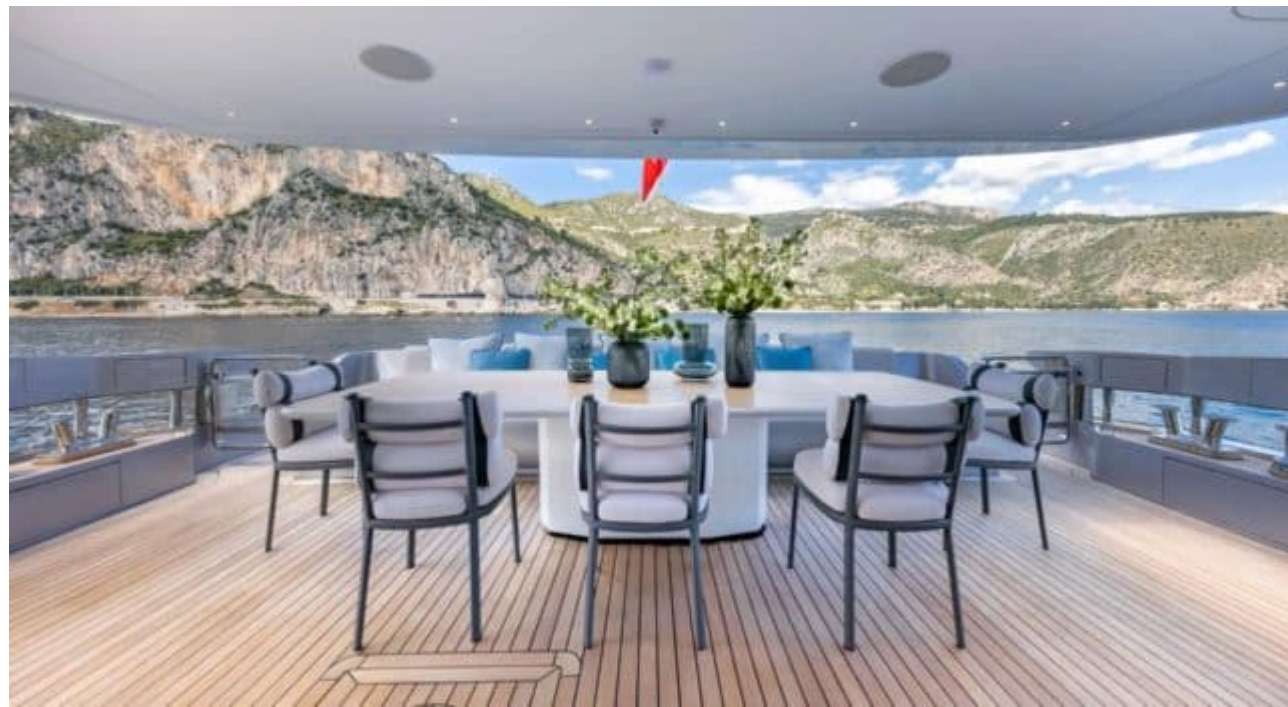

M/Y OCEAN ONE

 Length
35.29m 115.78 ft.

 Guests
12

 Cabins
5

 Crew
7

M/Y OCEAN ONE

-  8m+ tender boat / day boat
-  Air Conditioning
-  E-Foil
-  Floating dock
-  Inflatable paddle board x2
-  Jelly Fish Swimming Pool
-  Jetski x 2
-  Seabob
-  Snorkeling Gear
-  Stabilisers at anchor
-  Stabilisers underway
-  Wakeboard
-  Waterskis

EXTERIOR DESIGN

INTERIOR DESIGN

GALLERY LIFESTYLE

Specifications

Summer low rate per week

160 000 €

Summer high rate per week

170 000 €