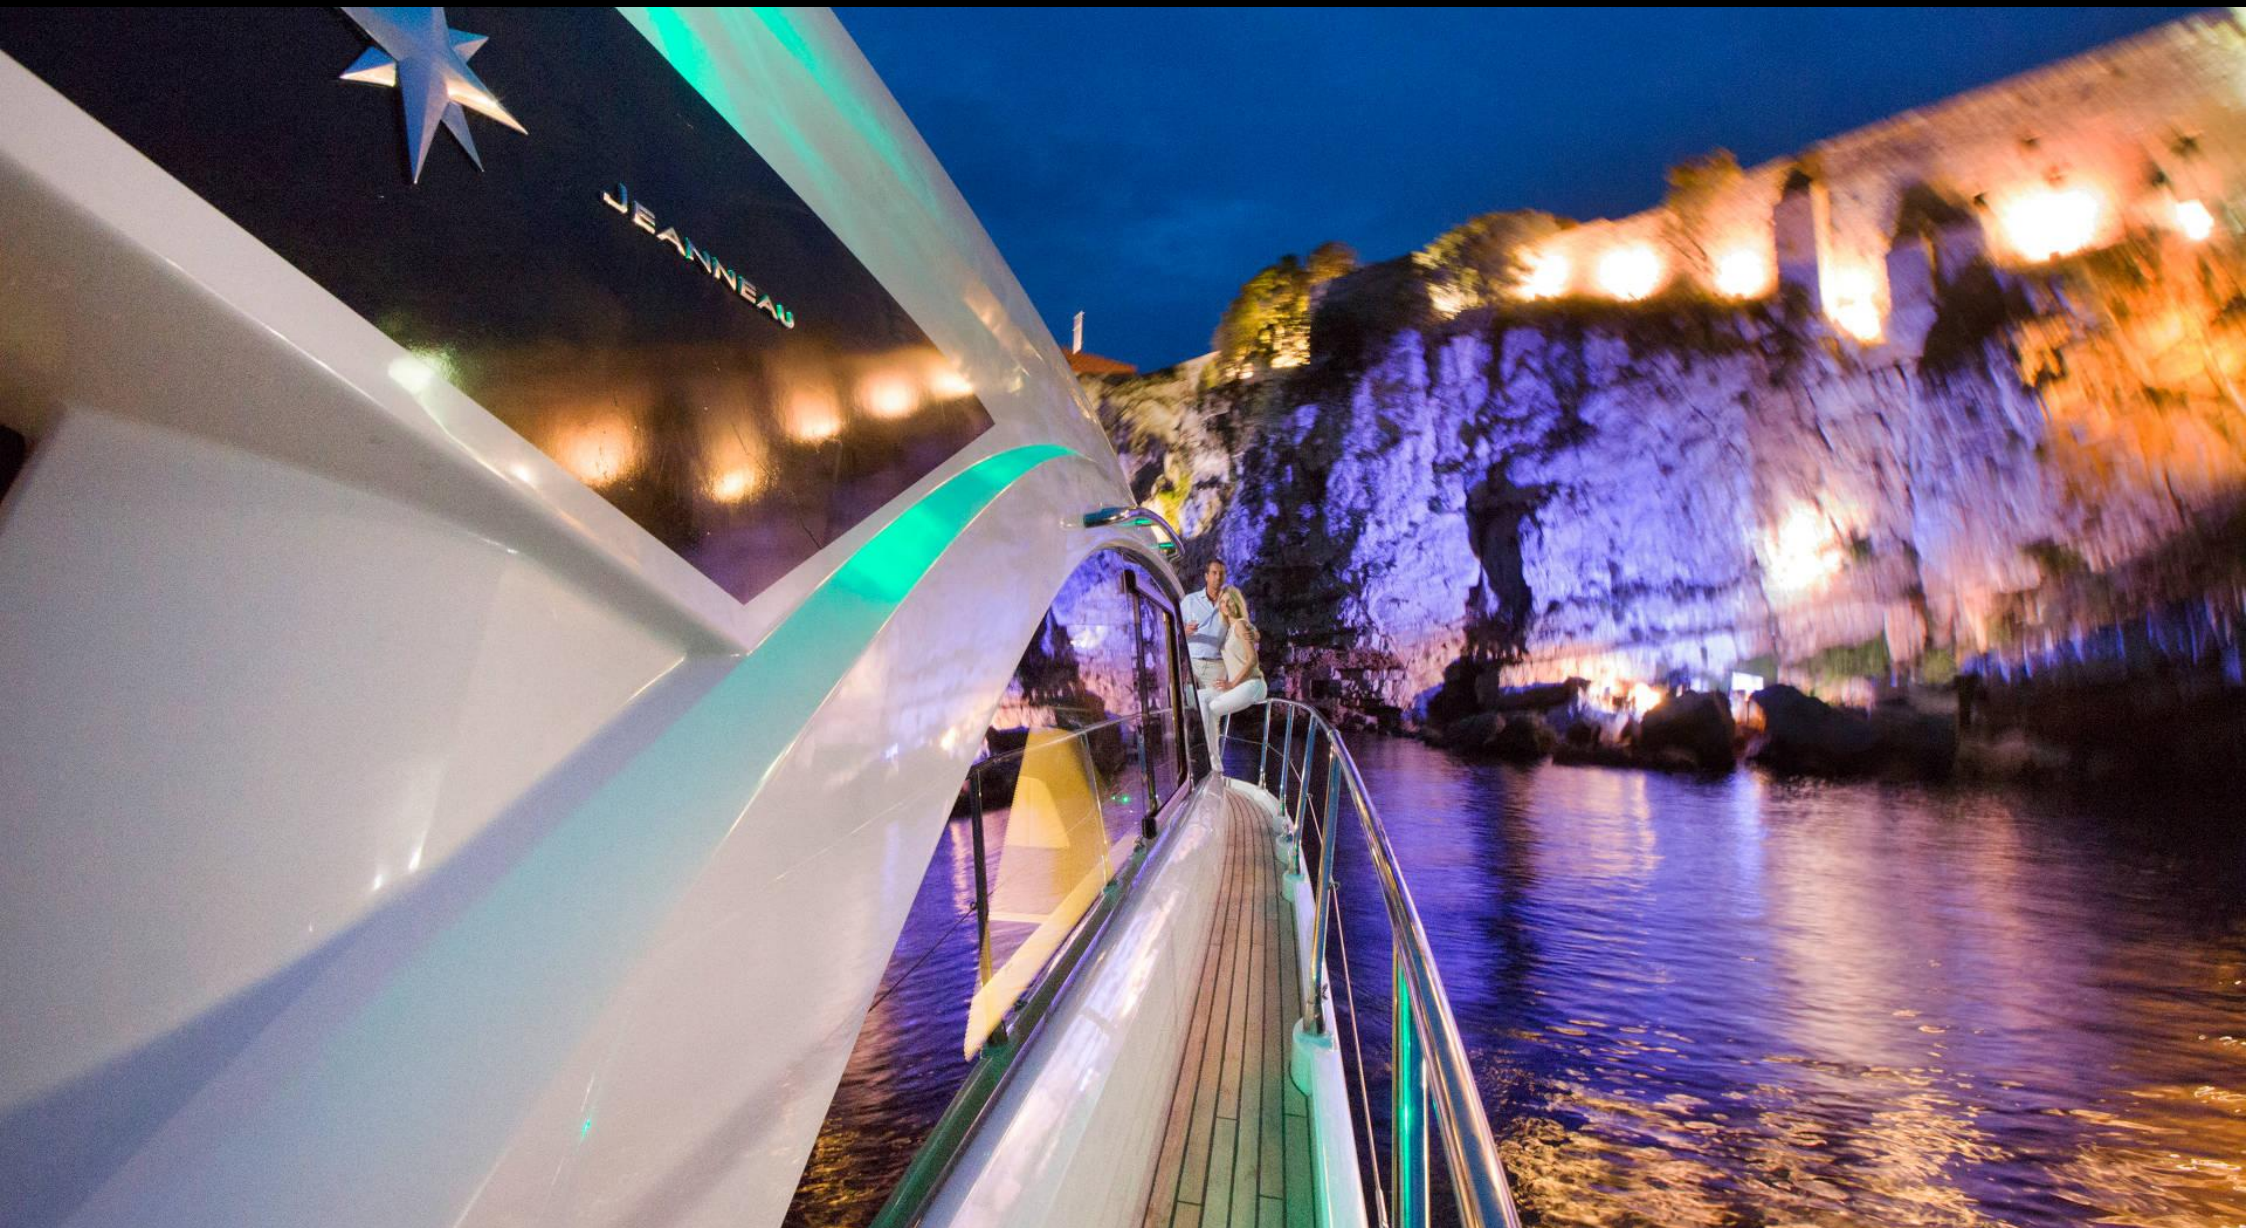

GALLERY LIFESTYLE