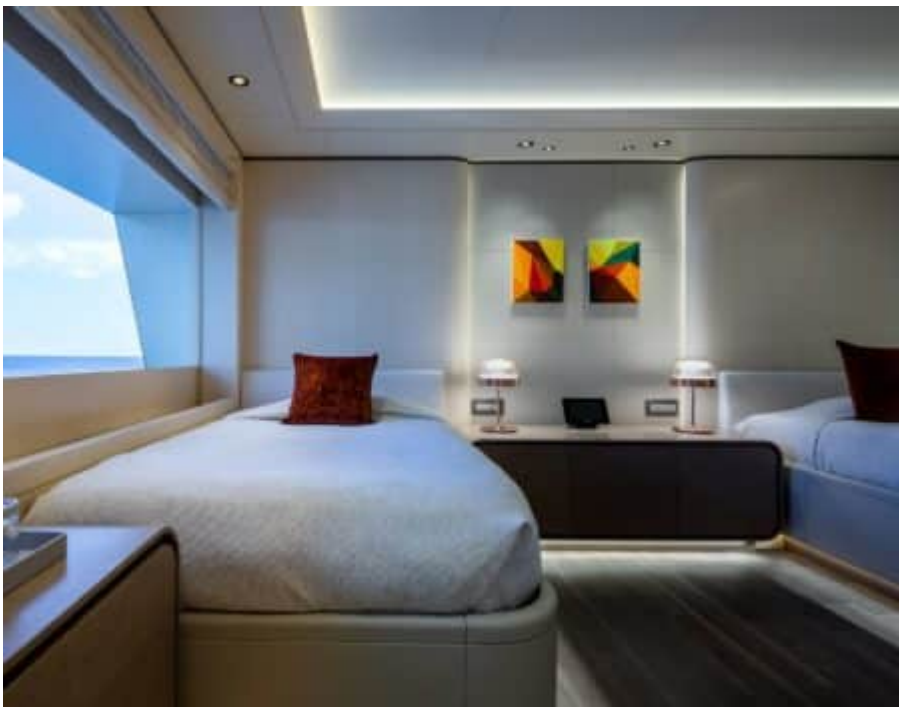

M/Y O'PARI

 Longueur
95.00m
311.68 ft.

Personnes
12

Cabines
11

Equipage
30

M/Y O'PARI

-  Fridge
-  Kitchen
-  Shower
-  Sunbeds
-  8m+ tender boat / day boat
-  Air Conditioning
-  Apple TV
-  Bicycles
-  Donuts
-  Electric bicycle
-  Electric sooters x 2
-  Elevator
-  Gym Equipment
-  Hammam
-  Jacuzzi
-  Jelly Fish Swimming Pool
-  Jetski
-  Kayaking
-  Kneeboard
-  Massage room
-  Monoski
-  Ocean Pool
-  Outdoor Cinema
-  Paddle Board
-  Sauna
-  Seabob
-  Seadoo scooter (diving)
-  Snorkeling Gear
-  Sound System
-  Spa
-  Splash pool
-  Stabilisers at anchor
-  Stabilisers underway
-  Television
-  Tender
-  Towable water toys
-  Wakeboard
-  Waterski
-  WC
-  Wheel chair accessibility
-  Wifi
-  Yoga mats
-  Heli-deck

DESIGN D'EXTÉRIEUR

DESIGN D'INTÉRIEUR

GALERIE MODE DE VIE

Spécifications

Prix basse saison été / semaine

1 150 000 €

Prix haute saison été / semaine

1 150 000 €